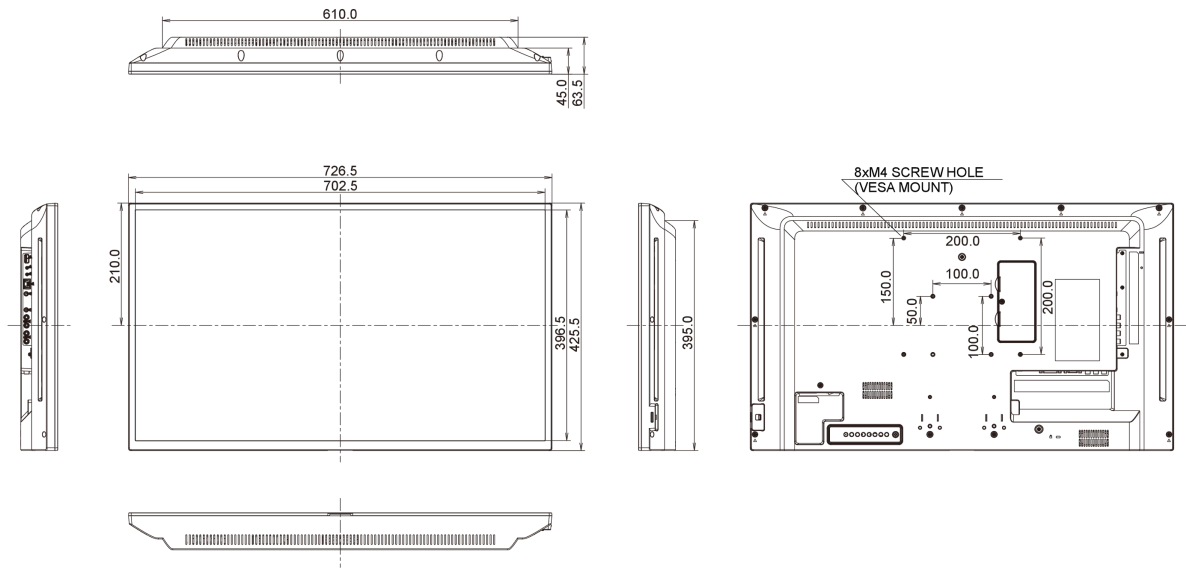

08 SUSTAINABILITY

Regulations	CB, CE, TÜV-Bauart, RoHS support, ErP, WEEE, CU, REACH
REACH SVHC	above 0.1%: Lead

09 DIMENSIONS / WEIGHT

Product dimensions W x H x D	726.5 x 425.4 x 65.1mm
Box dimensions W x H x D	818 x 547 x 139mm
Weight (without box)	5.7kg
Weight (with box)	7,7kg
EAN code	4948570119486