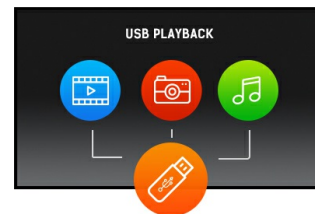

32" Full HD professional large format display

The ProLite LE3240S is a 32" Full HD, professional and fanless LED-backlit display. Incorporating the latest Commercial Grade VA panel technology, the display guarantees great viewing from all angles, high brightness and exceptional colour clarity. A wide range of video and audio inputs ensures compatibility with multiple platforms. ProLite LE3240S is prepared for easy installation using the VESA wall mount. This display will suit a massive range of applications including public signage, retail, exhibitions and conference centres, POS/POI, control rooms and production facilities.

VA

VA panel technology offers higher contrast, darker blacks and much better viewing angles than standard TN technology. The screen will look good no matter what angle you look at it.

USB Playback

The monitor supports playback of presentations, video and almost any type of content stored on the USB device or internal memory.

02 INTERFACES / CONNECTORS / CONTROLS

Analog signal input	VGA x1
Digital signal input	HDMI x3 (2.0)
Audio input	Mini jack x1 (for VGA)
Monitor control input	RS-232c x1 RJ45 (LAN) x1 IR x1
Audio output	RCA (L/R) x1 Speakers 2 x 10W
Monitor control output	RS-232c x1 IR loop through x1
HDCP	yes
USB ports	x1 (v.2.0 media playback)

03 FEATURES

Max. non-stop operating time	16/7
Media playback	yes
Housing (bezel)	plastic

04 GENERAL

OSD languages	EN, DE, FR, ES, IT, RU, CZ, NL, PL
Control buttons	Power, Mute, Input, +, -, Up, Down, Menu
User controls	picture (picture mode, backlight, contrast, brightness, chroma, phase, sharpness, colour temp., noise reduction, film mode, rest), sound (sound mode, treble, bass, balance, surround, speaker, audio source, reset), screen (PAP setting, display wall, aspect, adjust screen, freeze), setting (language, schedule, power save, control setting, network settings, set monitor ID, HDMI control, advanced, information, reset all)
Plug&Play	DDC2B, Mac OSX