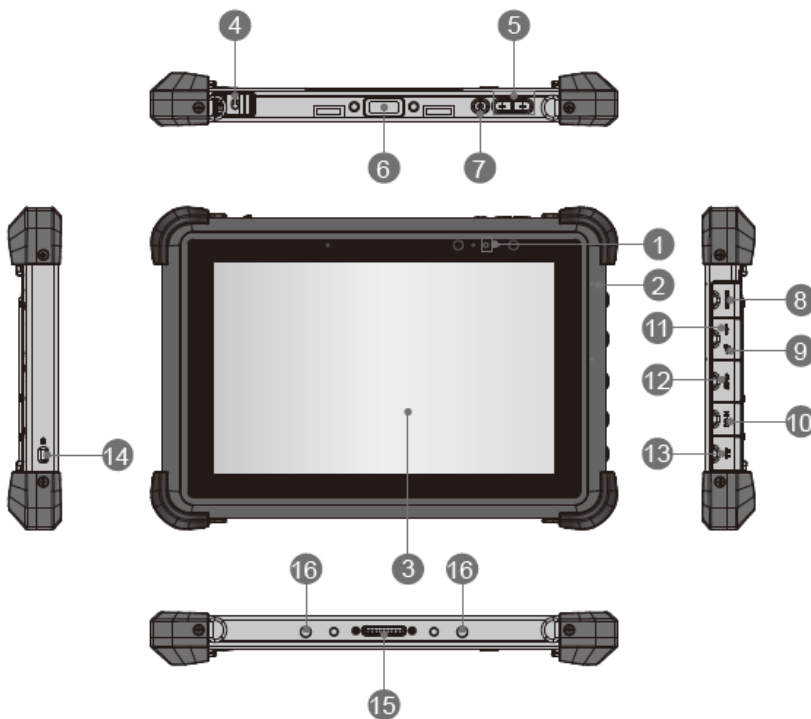

#### The basic package contents

- TB162 Tablet Computer
- AC/DC adapter and AC power cord
- Quick Start Guide

### Product View

1	Front Camera
2	Internal Microphone
3	Touch Screen
4	Headphone Jack
5	Volume Up / Volume Down Button
6	Barcode scanner (optional)
7	Power Button
8	Micro HDMI Port
9	USB 2.0 Port
10	DC-in Jack
11	Reset Hole
12	USB 3.0 Port
13	RJ-45 Connector
14	Kensington Lock
15	Dock Connector
16	Boss Hole