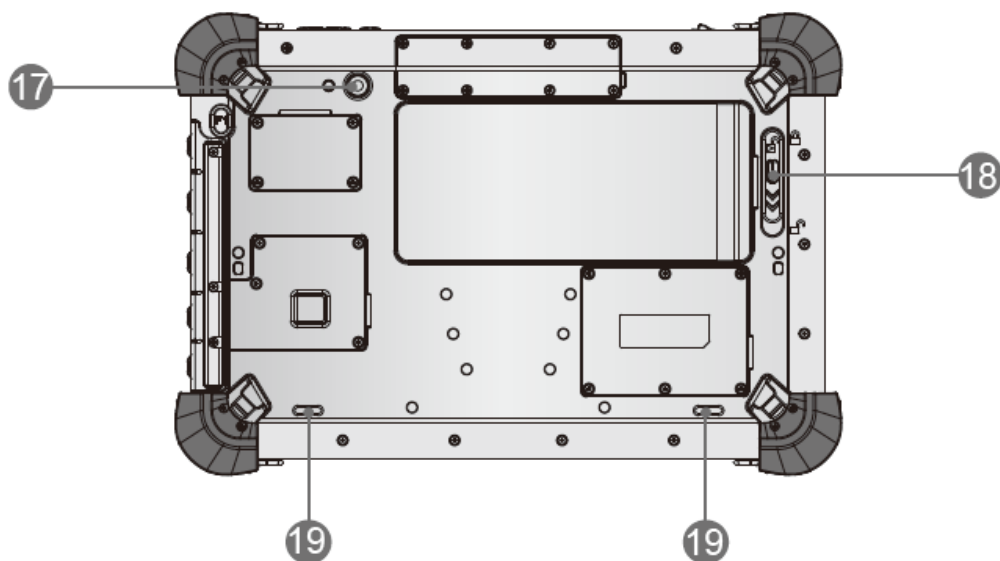

### Product View

1	Front Camera
2	Internal Microphone
3	Touch Screen
4	Headphone Jack
5	Volume Up / Volume Down Button
6	Barcode scanner (optional)
7	Power Button
8	Micro HDMI Port
9	USB 2.0 Port
10	DC-in Jack
11	Reset Hole
12	USB 3.0 Port
13	RJ-45 Connector
14	Kensington Lock
15	Dock Connector
16	Boss Hole