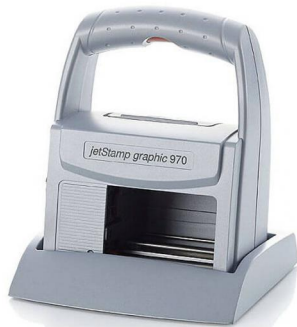

## jetStamp graphic 970

Automatic advancing numbering/dating barcode ax. Print area dimensions: (W x H) 65 mm (2 ½") x 12.7 mm (½").

Pos.	Sample Prints	Figure size
Pos. 224	Production Date: 2018-01-29 09:23 Best Before: Dec 2018 Charge No.: 12345678	12.7 mm
Pos. 225	<i>jetStamp graphic 970</i> Barcode, Logo, Text, Datum, Uhrzeit und Nummer <b>REINER</b>	12.7 mm
Pos. 226	 1234567890128 2021-06-01 15:04	12.7 mm
Pos. 227	 20210915CODE1280181	12.7 mm

The jetStamp graphic 970 is a hand-held inkjet printer that marks documents and or products simply and quickly. In addition to number, date, time and text, this device can also print graphics and barcodes. With the MP ink, it is also possible to print on non-absorbent surfaces such as metal and plastic. The 970 is mobile, handy and easy to operate and program. It comes complete with its own software and weighs just over 1 pound.

### Description

- Number, date, time, text and graphics and barcodes
- Automatic advancing numbering and dating barcode
- Up to four different print images can be stored in the 970
- Print image can be created simply and quickly at the PC and transmitted via USB or Bluetooth
- Since the 970 is operated with rechargeable batteries, it can be taken to the goods to be marked quickly, easily and on the go
- Your choice of regular ink for paper or cardboard or our specially formulated MP ink for marking on non-absorbent surfaces such as metal and plastic
- The MP ink dries quickly, is smear resistant and is great for marking consumer products such as food packaging and bottles
- Max. print area dimensions: (W x H) 65 mm (2 ½") x 12.7 mm (½")

## jetStamp graphic 970 - Technical Data

Dimensions (L x W x H):	140 x 160 x 85
Dimensions base station (L x W x H):	155 x 140 x 30
Weight:	approx. 520 g
Print technology:	inkjet
Max. print area dimension (W x H):	65 x 12,7
Max. print speed:	< 1 s/print
Print resolution:	300 dpi
Battery capacity:	up to 1.000 pints