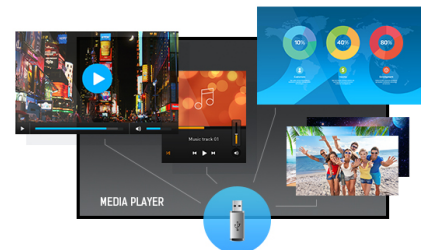

43" Professional Digital Signage display with 4K UHD resolution

Set in a slim bezel, the iiyama LE4341UHS is a professional digital signage display offering 18/7 operating time and landscape orientation.

The 4K UHD resolution (3840x2160) provides exceptional colour and image performance. With the built-in media player you can play your favourite music and show your most beautiful videos, photos and images directly on screen.

Media player

Play your favourite music and show your most beautiful videos, photos and images directly on screen from a flash drive or internal memory with the built-in media player.

01 DISPLAY CHARACTERISTICS

Design	Thin bezel
Diagonal	42.5", 108cm
Panel	IPS, haze 1%
Native resolution	3840 x 2160 (8.3 megapixel 4K UHD)
Aspect ratio	16:9
Panel brightness	350 cd/m ²
Static contrast	1200:1
Response time (GTG)	8ms
Viewing zone	horizontal/vertical: horizontal°/vertical 178°, right/left: 0°/0°, up/down: 0°/0°
Colour support	1.07B 10bit (8bit + Hi-FRC) (NTSC 72%)
Horizontal Sync	30 - 83kHz
Viewable area W x H	941.2 x 529.4mm, 37.1 x 20.8"
Pixel pitch	0.245mm
Bezel colour and finish	black, glossy