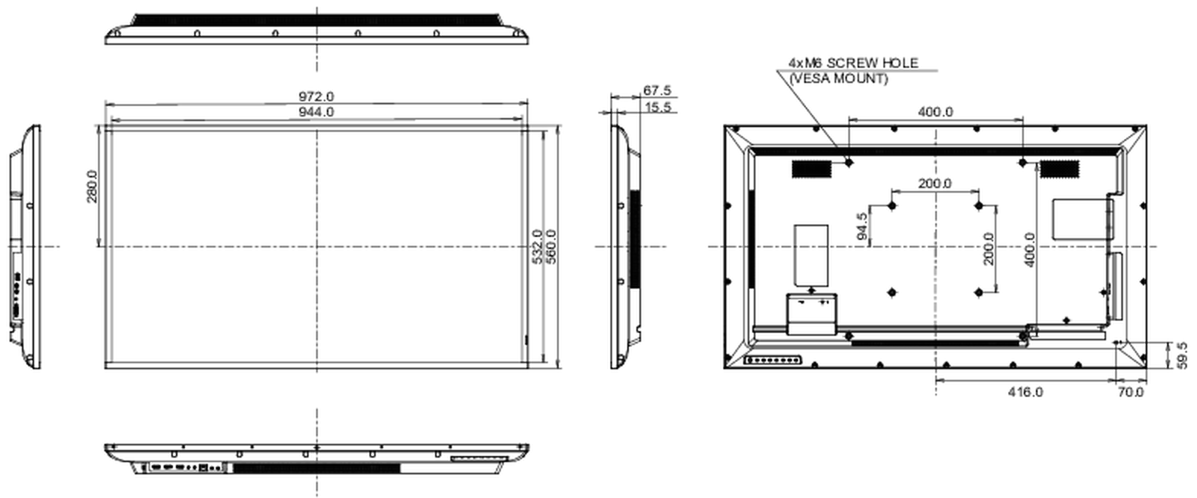

08 SUSTAINABILITY

Regulations	CB, CE, TÜV-Bauart, EAC, RoHS support, ErP, WEEE, REACH
Energy efficiency class (Regulation (EU) 2017/1369)	G
REACH SVHC	above 0.1%: Lead

09 DIMENSIONS / WEIGHT

Product dimensions W x H x D	972 x 560 x 67.5mm
Box dimensions W x H x D	1070 x 690 x 139mm
Weight (without box)	8.8kg
Weight (with box)	12.3kg
EAN code	4948570120932