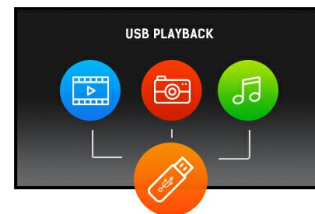

43" Full HD professional large format display with USB Media Playback

ProLite LE4340S is a 43" Full HD, professional and fan-less LED-backlit display. Incorporating the latest Commercial Grade VA panel technology, the display guarantees great viewing from all angles, high brightness and exceptional colour clarity. A wide range of video and audio inputs ensures compatibility with multiple platforms. The ProLite LE4340S is prepared for easy installation using the VESA wall mount. This display will suit a massive range of applications including public signage, retail, exhibitions and conference centres, POS/POI, control rooms and production facilities.

VA

VA panel technology offers higher contrast, darker blacks and much better viewing angles than standard TN technology. The screen will look good no matter what angle you look at it.

USB Playback

The monitor supports playback of presentations, video and almost any type of content stored on the USB device or internal memory.

03 FEATURES

| | |
|------------------------------|---------|
| Max. non-stop operating time | 16/7 |
| Media playback | yes |
| Housing (bezel) | plastic |

04 GENERAL

| | |
|-----------------|---|
| OSD languages | EN, DE, FR, ES, IT, RU, JP, CZ, NL, PL |
| Control buttons | Power, Mute, Input, +, -, Up, Down, Menu |
| User controls | picture (picture mode, reset, backlight, contrast, brightness, hue, colour, sharpness, advanced, format and edges), sound (sound mode, reset, bass, treble, Audio out, advanced), general settings (language, monitor ID, ECO mode, auto search, clock, scheduling, sleep timer, auto switch off, auto adjust, pixel shift, control settings, opening logo, factory settings), network settings (view network settings, network settings, static IP configuration, digital media renderer, wake on LAN, network name) |
| Plug&Play | DDC2B, Mac OSX |